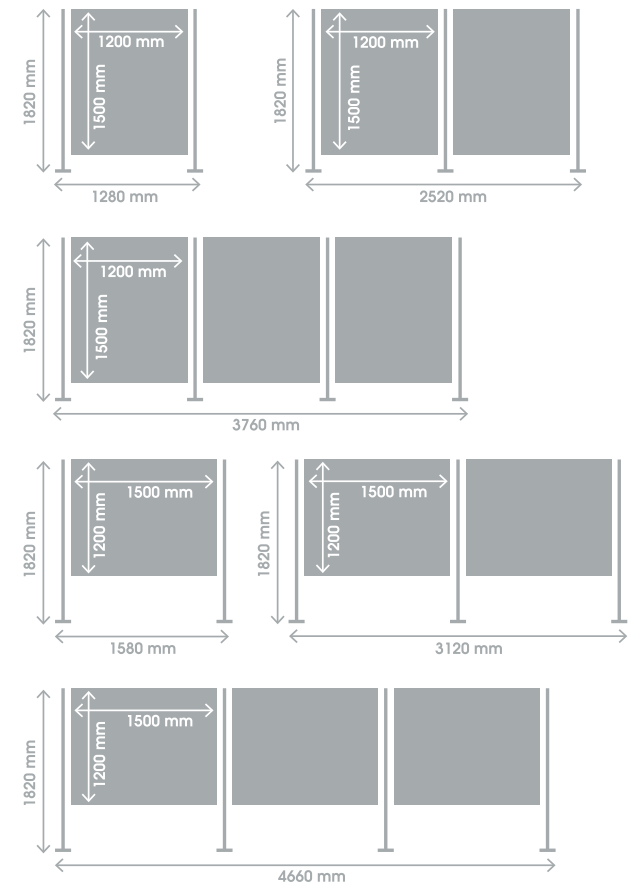

Display & Exhibition

Xib-it Pole and Panel Pinboard

- Pole and panel exhibition system with multiple uses
- Single or multiple boards clip together to create your own unique system
- Large aluminium framed panel 1500(w) x 1200mm(h) can be mounted in landscape or portrait format at any height and angle
- Each panel is provided with two poles and bases for side by side use
- Flexible clip system allows the second panel to clip and join directly to the pole of the first panel
- Ultra heavy duty metal bases for additional stability
- Double-sided pin board
- 12 colours to choose from
- 2 year product guarantee

Xib-it Pole and Panel Writing board

- Pole and panel exhibition system with multiple uses
- Single or multiple boards clip together to create your own unique system
- Large aluminium framed panel 1200(w) x 1500mm(h) can be mounted in landscape or portrait format at any height and angle
- Each panel is provided with two poles and bases for side by side use
- Flexible clip system allows the second panel to clip and join directly to the pole of the first panel
- Ultra heavy duty metal bases for additional stability
- Double-sided magnetic writing board
- 2 year product guarantee

Xib-it Pinboard	Code	Price
Pinboard / Pinboard	5245	£254.00

Xib-it Writing board	Code	Price
Writing board / Writing board	5246	£313.00

Colour Options

Possible configurations with Xib-it pinboard and writing board panels: