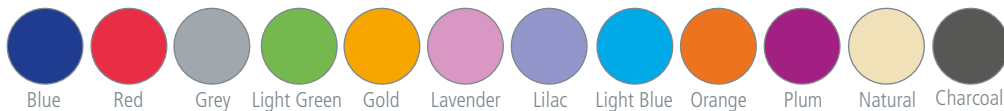

Display & Exhibition

Xib-it Pole and Panel Pinboard

- Pole and panel exhibition system with multiple uses
- Single or multiple boards clip together to create your own unique system
- Large aluminium framed panel 1500(w) x 1200mm(h) can be mounted in landscape or portrait format at any height and angle
- Each panel is provided with two poles and bases for side by side use
- Flexible clip system allows the second panel to clip and join directly to the pole of the first panel
- Ultra heavy duty metal bases for additional stability
- Double-sided pin board
- 12 colours to choose from
- 2 year product guarantee

Xib-it Pole and Panel Writing board

- Pole and panel exhibition system with multiple uses
- Single or multiple boards clip together to create your own unique system
- Large aluminium framed panel 1200(w) x 1500mm(h) can be mounted in landscape or portrait format at any height and angle
- Each panel is provided with two poles and bases for side by side use
- Flexible clip system allows the second panel to clip and join directly to the pole of the first panel
- Ultra heavy duty metal bases for additional stability
- Double-sided magnetic writing board
- 2 year product guarantee

Xib-it Pinboard	Code	Price
Pinboard / Pinboard	5245	£254.00

Xib-it Writing board	Code	Price
Writing board / Writing board	5246	£313.00

Colour Options

Possible configurations with Xib-it pinboard and writing board panels: